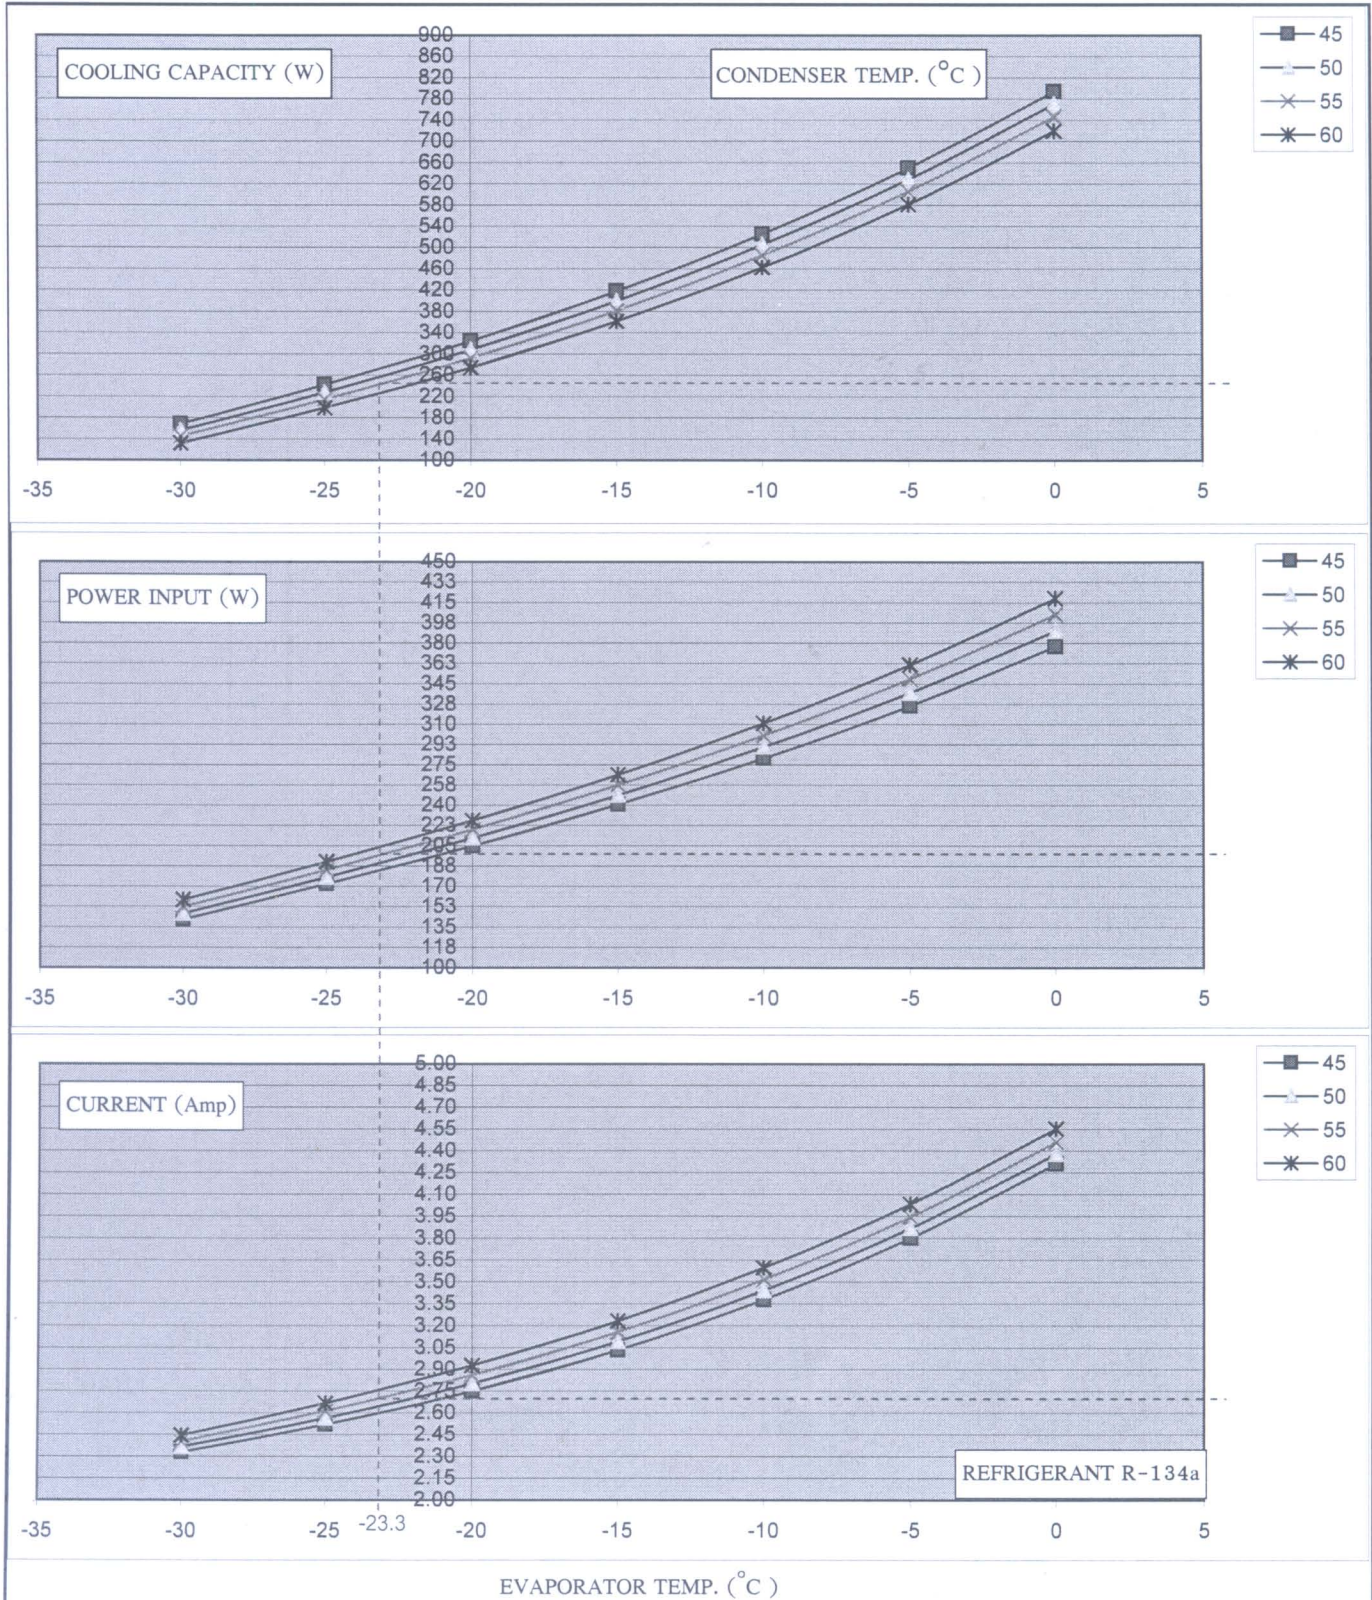

KULTHORN KIRBY PUBLIC CO.,LTD.

PERFORMANCE CURVE

HERMETIC
COMPRESSOR
AE 2390Y-3 445

Electrical : 100 Volt 50 Hz 1 Phase Motor Type C.S.R

Cooling Capacity	240	W	} At rating Condition	Prepared by : <i>[Signature]</i> Date: 23 / 03 / 10
Power Input	196	W		Approved by : <i>[Signature]</i> Date: 23 / 3 / 10
Current	2.70	Amp		(Supervisor)