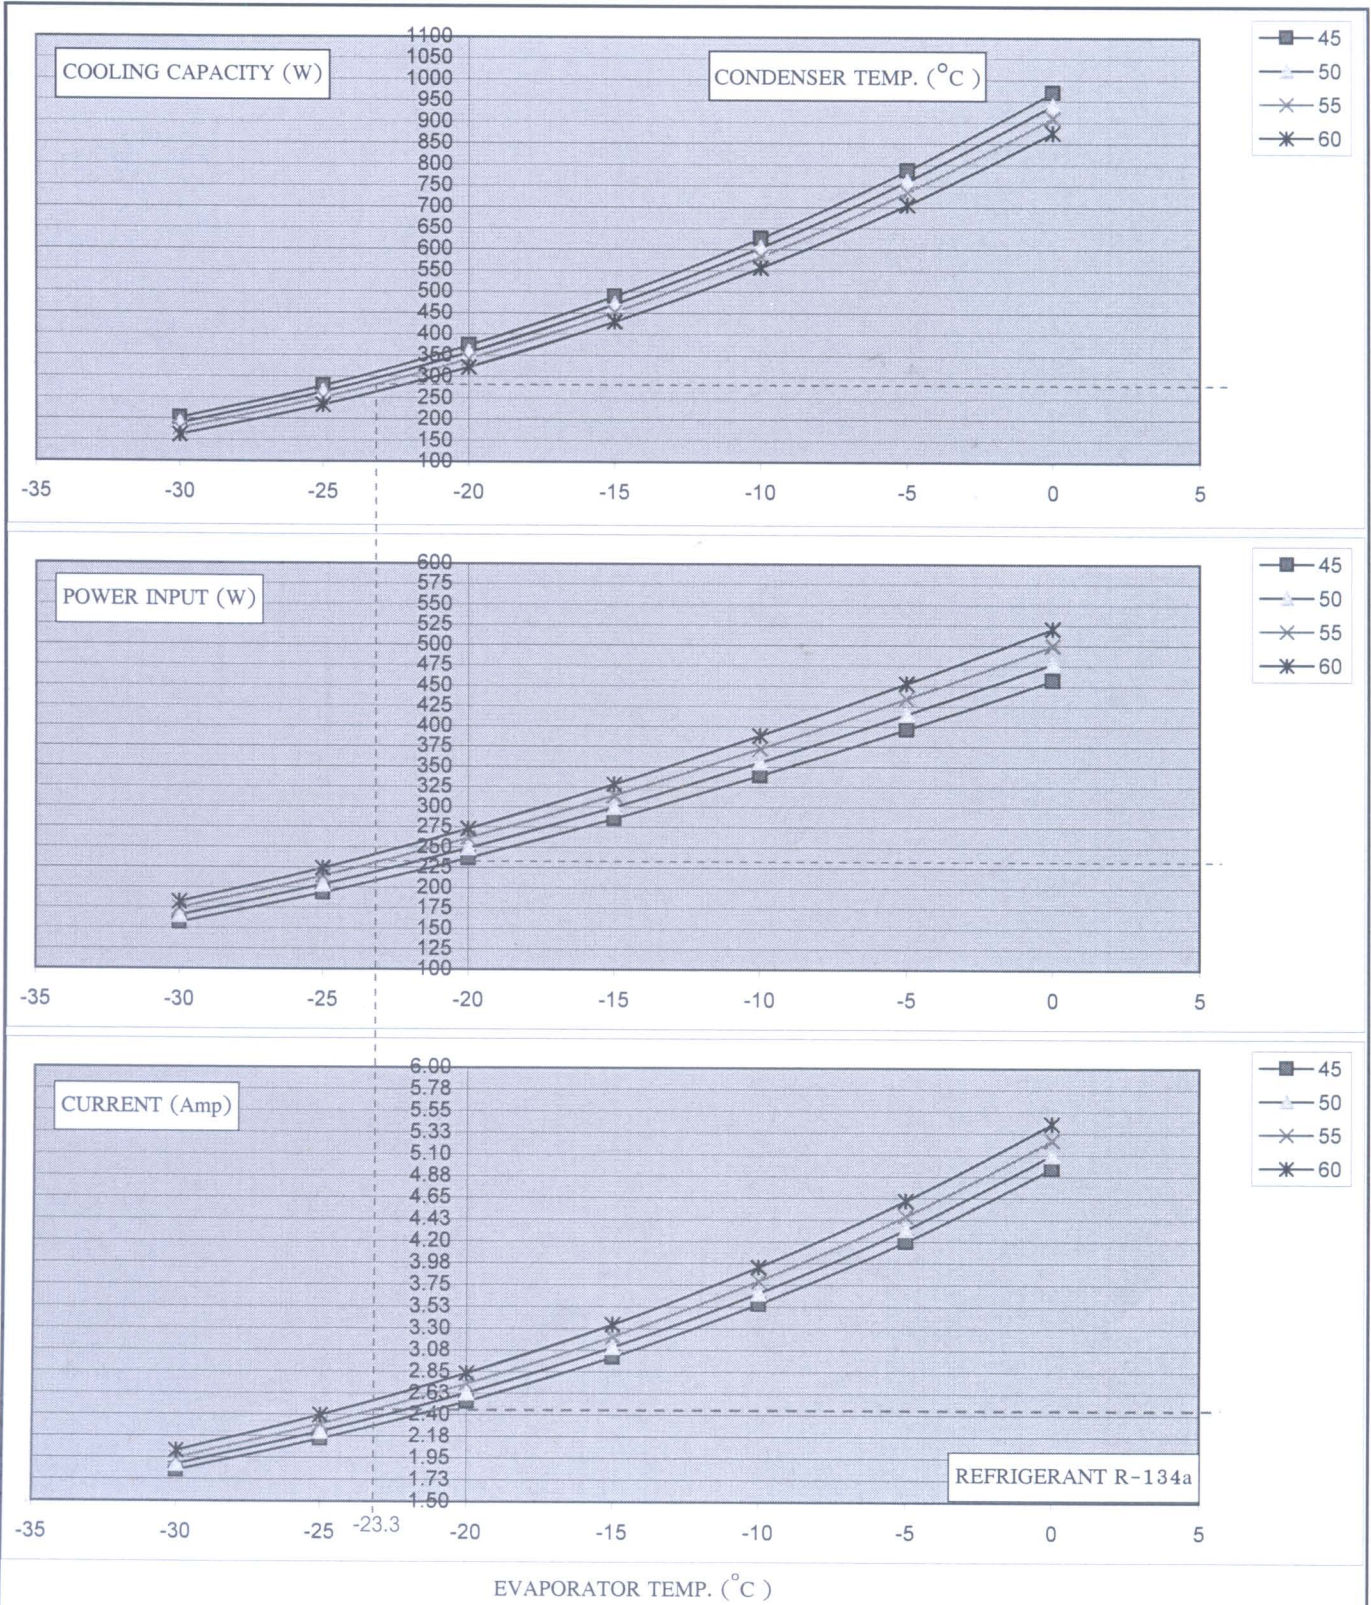

KULTHORN KIRBY PUBLIC CO.,LTD.

HERMETIC

PERFORMANCE CURVE

COMPRESSOR

AE 2390Y-3 445

Electrical : 100 Volt 60 Hz 1 Phase Motor Type C.S.R

Cooling Capacity	280	W	} At rating Condition
Power Input	230	W	
Current	2.45	Amp	

Prepared by : Date: 23 / 03 / 10
 Approved by : Date: 23 / 3 / 10
 (Supervisor)

F-QSO-214

1/10/04

G

KULTHORN KIRBY PUBLIC CO.,LTD.

PERFORMANCE CURVE

HERMETIC
COMPRESSOR
AE 2390Y-3 445

Electrical : 100 Volt 50 Hz 1 Phase Motor Type C.S.R